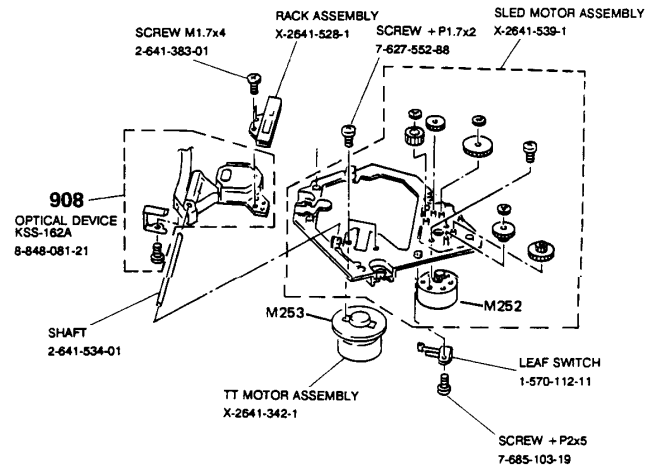

SONY

Hi-Fi Products
Service Bulletin

Model: CDP-S27/S107

No. 83

Subject: Incorrect Part Number For
Optical Block Parts

Date: August 7, 1989

Symptom:
(**)

The part number listed in Supplement No. 1 for the pick up parts is incorrectly listed as an assembly. The part number for Reference 908 is instead for the optics device only.

Solution: Please note the part numbers for the various parts listed below:

Compact Disc
CSA-13

Reference: SEC DA-01089

PRINTED IN U.S.A.
CSA-13789-7